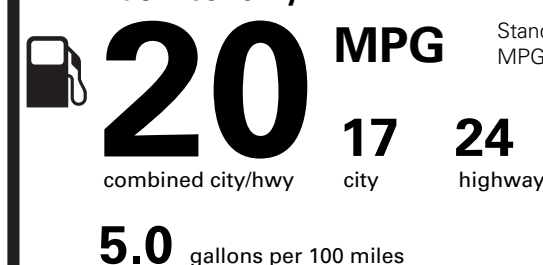

FUNCTIONAL

- CABIN PARTICULATE AND ODOR FILTER
- CRUISE CONTROL
- INTELL ACCESS W/PUSH START
- LANE-KEEPING SYSTEM
- LINCOLN CONNECT™ - 4G MODEM WITH WIFI CAPABILITY
- LINCOLN DRIVE MODES
- PIANO KEY SHIFTER
- RAIN-SENSING WIPERS
- REARVIEW CAMERA W/WASHER
- REMOTE START
- SECURICODE™ KEYLESS KEYPAD
- SYNC APPLINK
- SYNC® 3

SAFETY/SECURITY

- ADVANCETRAC™ WITH RSC
- AIRBAGS - SAFETY CANOPY
- AIRBAGS-DRVR&PASS KNEE
- AIRBAGS-DUAL-STAGE FRONT
- AUTO HIGH BEAMS
- PERIMETER ALARM
- PERSONAL SAFETY SYSTEM™
- PRE-COLLISION ASSIST W/AEB
- TIRE PRESSURE MONITOR SYS

WARRANTY

- 4YR/50K MILE WARRANTY
- 4YR/50K PICKUPDELIVERY SVC
- 6YR/70K MI POWERTRAIN WARR

INCLUDED ON THIS VEHICLE

(MSRP)

EQUIPMENT GROUP 100A

OPTIONAL EQUIPMENT/OTHER

2022 MODEL YEAR	
PRISTINE WHITE MET 3C	695.00
P255/55R20 A/S TIRES	
50 STATE EMISSIONS	NO CHARGE
VOICE-ACTIVATED NAVIGATION ELEMENTS PACKAGE	500.00
.HEATED STEERING WHEEL	1,000.00
.HTD 2ND ROW O/B SEATS	
.HEATED VISIOBLADE WIPERS	
PREMIUM PACKAGE	1,500.00
.PANO VISTA ROOF W/PWR SHD	
.20" MACH MAGNETIC PAINT WHEEL	
FRONT LICENSE PLATE BRACKET	NO CHARGE

PRICE INFORMATION

BASE PRICE	$54,285.00
TOTAL OPTIONS/OTHER	3,695.00
TOTAL VEHICLE & OPTIONS/OTHER	57,980.00
DESTINATION & DELIVERY	1,195.00

EPA DOT Fuel Economy and Environment

Gasoline Vehicle

Fuel Economy

Standard SUVs range from 14 to 102 MPG. The best vehicle rates 142 MPGe.

You spend **$2,250**

more in fuel costs over 5 years compared to the average new vehicle.

Annual fuel cost **$1,750**